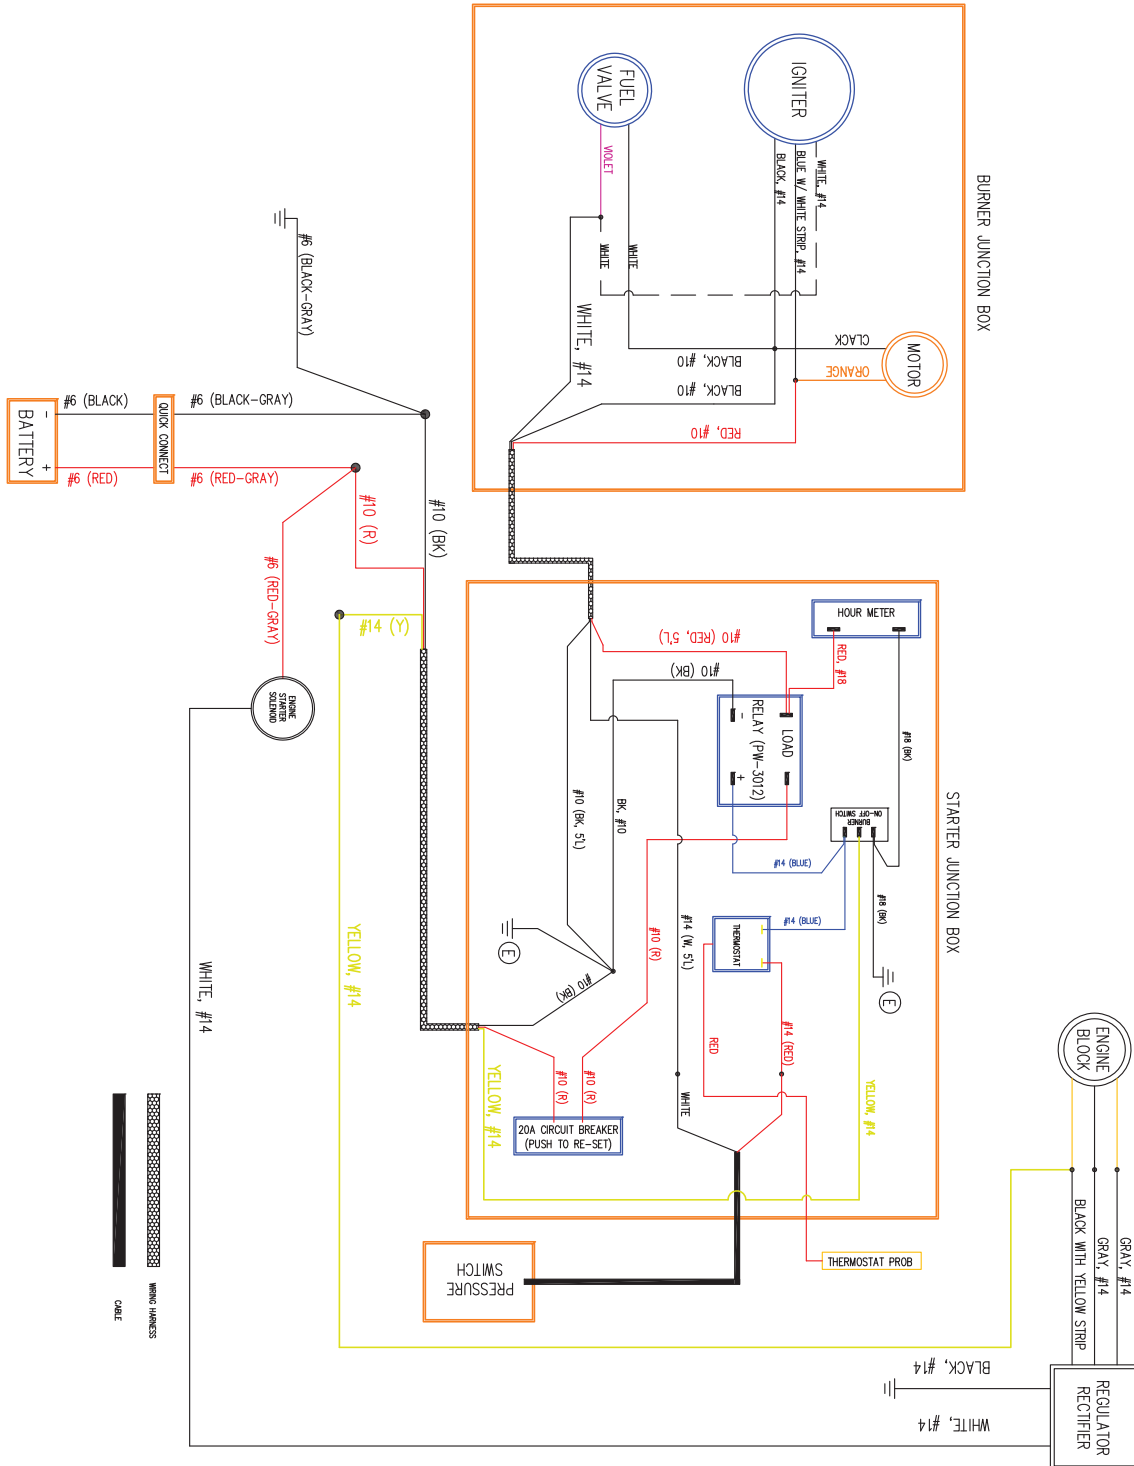

WIRING DIAGRAM