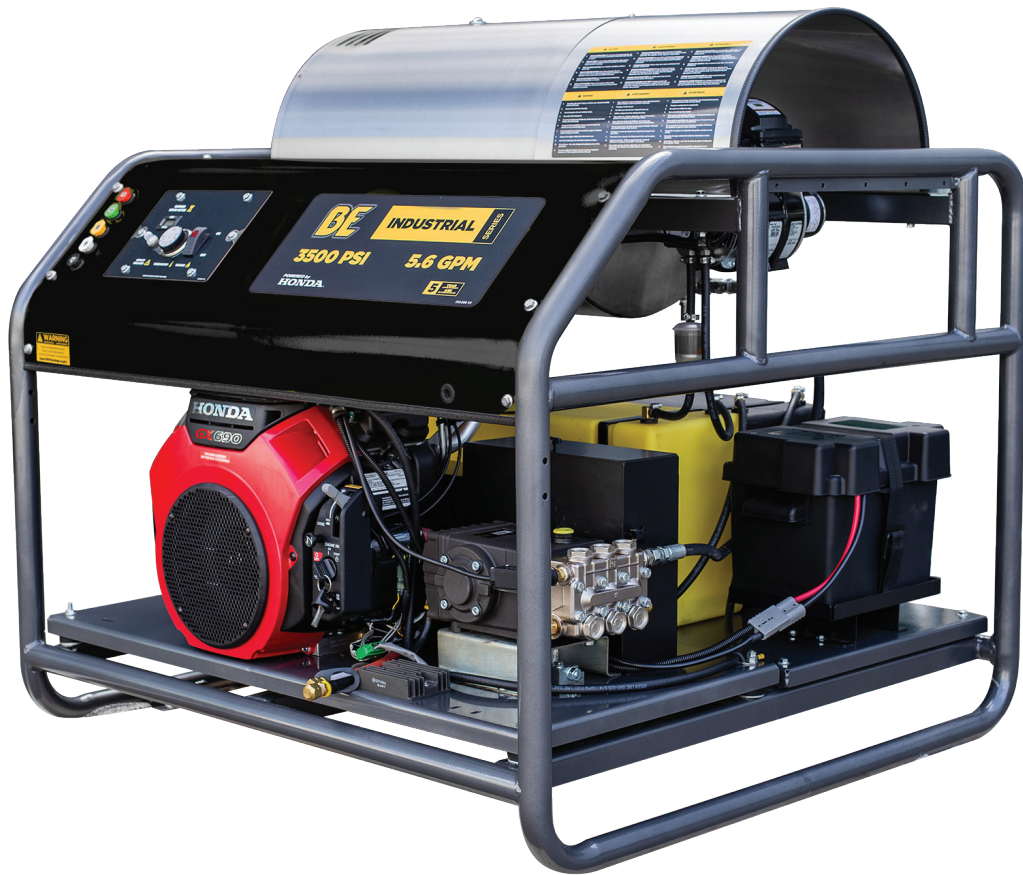

PARTS BREAKDOWN

HOT WATER PRESSURE WASHER

MODEL:HW3524HG12V

BEPOWEREQUIPMENT

.COM

PARTS BREAKDOWN

HOT WATER PRESSURE WASHER

MODEL:HW3524HG12V

UNIT OVERVIEW

REF #	DESCRIPTION	QTY	BE PART #
1	Frame Assembly	1	85.600.240
2	Pump Assembly, General Pump TF2021	1	85.130.026B
3	Heater Coil, 8.0 GPM Flow Rate	1	59.000.200
4	Burner Assembly	1	59.110.016
5	Burner Hood	1	59.000.201
6	Battery Box	1	85.603.101
7	AGM Battery	1	85.603.100
8	14.4 Gallon Diesel Fuel Tank (Yellow)	1	85.601.040
9	14.4 Gallon Gasoline Fuel Tank	1	85.601.041
10	Belt Guard	1	85.602.223
11	Coil Insulation Blanket	1	59.000.008
12	Control Box	1	SEE PAGE 3
13	Belts 3VX450	4	47.002.045
14	Pump Unloader Assembly	1	AL607
15	Pump Pressure Switch	1	85.300.082

PARTS BREAKDOWN

HOT WATER PRESSURE WASHER

MODEL:HW3524HG12V

ACCESSORIES

REF #	DESCRIPTION	QTY	BE PART #
1	Gun Wand Assembly	1	85.205.066H
2	Pressure Hose, 50' x 3/8"	1	85.238.251
3	Nozzle Set, 5pce	1	85.210.085H

PARTS BREAKDOWN

HOT WATER PRESSURE WASHER

MODEL:HW3524HG12V

ADC BECKETT BURNER

REF #	DESCRIPTION	QTY	BE PART #
1	Blower Motor	1	59.110.004
2	Shaft Coupling	1	59.110.005
3	Fuel Pump	1	59.110.000
4,5,6	Fuel Solenoid	1	59.110.001
7	Electrode Assembly	1	59.110.002
8	Igniter	1	59.110.003
**	Complete Burner Assembly	1	59.110.016