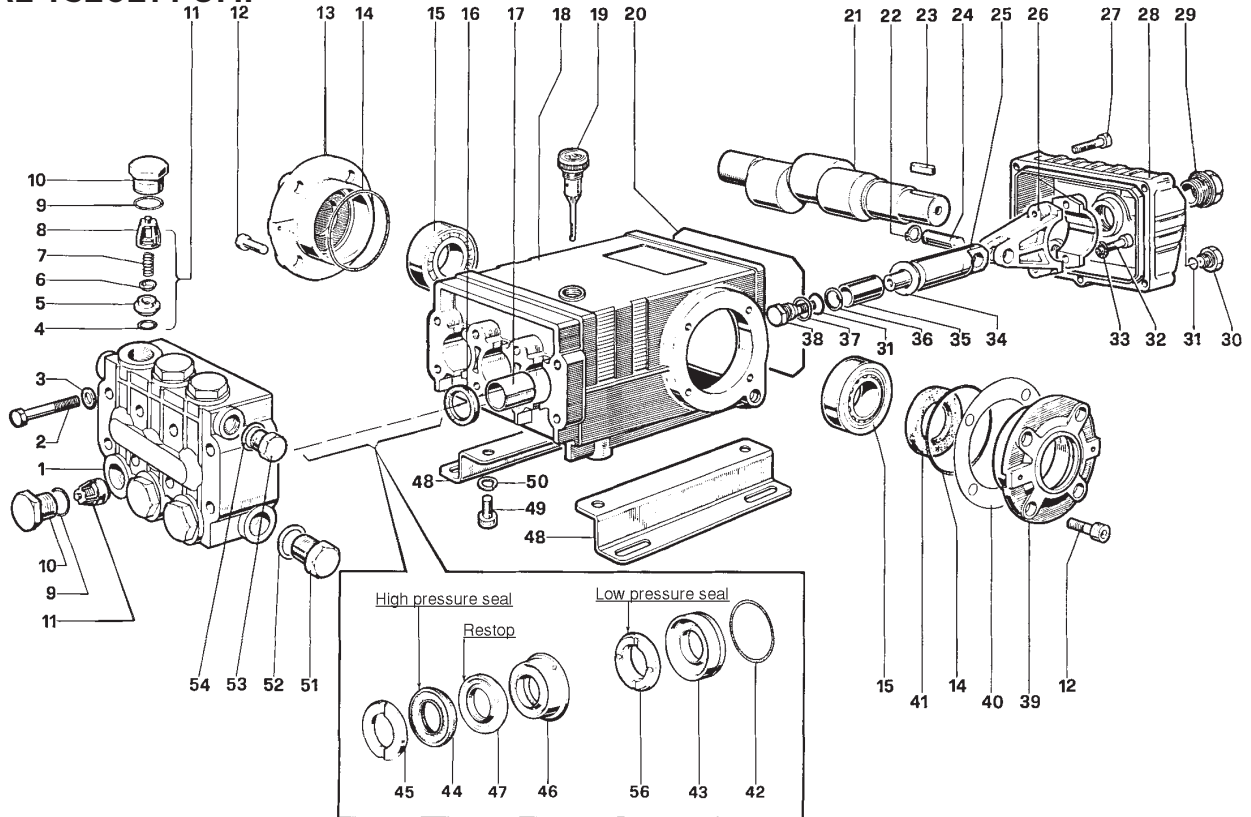

GENERAL TS2021 PUMP

ITEM PART NO.	DESCRIPTION	KIT NO.	QTY.	ITEM PART NO.	DESCRIPTION	KIT NO.	QTY.	ITEM PART NO.	DESCRIPTION	KIT NO.	QTY.
1	47120841 Manifold		1	19	98210600 Oil Dip Stick		1	37	96728000 Washer	6	3
	47120941 Manifold, Nickel-Plated (TS2021-N)			20	90392200 O-Ring, Cover		1	38	47219566 Screw, Plunger	6	3
2	99320600 Screw, M8 x 70		8	21	47021735 Crankshaft		1	39	47150022 Cover, Crankcase		1
3	96702000 Washer, M8.4		8	22	90055700 Ring, Snap		6	40	97567800 Shim		2
4	90384100 O-Ring, .674 x .103	1	6	23	91489000 Key		1	41	90164800 Seal, Oil	3	1
5	36200366 Seat, Valve	1	6	24	97738000 Pin, Wrist		3	42	90361600 O-Ring, 1.364 x .070	10, 28	3
6	36200176 Plate, Valve	1	6	25	47050554 Guide, Plunger		3	43	47080570 Retainer, Packing	10, 28	3
7	94737600 Spring	1	6	26	47030001 Rod, Connecting		3	44	90270500 Packing	28, 69	3
8	36200251 Guide, Valve	1	6	27	99191200 Screw, M6 x 30		5	45	47100051 Ring, Head, M20	7, 28	3
9	90384700 O-Ring, .797 x .103	4, 5	6		99183700 Screw, M6 x 14 (T1011)		5	46	47216970 Intermed. Ring	28, 71	3
10	98222000 Cap	4	6	28	47160122 Cover, Crankcase		1	47	90270400 Restop Ring	28, 69, 71	3
	98222200 Cap, Ni-Plated (TS2021-N)	5			47160022 Cover, Crankcase (T1011)			48	47200074 Pump Feet		2
11	36703201 Valve Assembly	1	6	29	97596800 Oil Indicator		1	49	99364400 Screw, M10 x 18		4
12	99303900 Screw, M8 x 16		8	30	98204100 Cap		1	50	96710600 Washer, M10.2		4
13	47150122 Cover, Crankcase	1		31	90358500 O-Ring, .426 x .070	6	4	51	98217600 Cap		1
14	90391300 O-Ring, 2.675 x .103	2		32	99309900 Screw, M8 x 35		6	52	96751400 Washer, M21.5		1
15	640047 Bearing, Roller	2		33	96701400 Washer, M8.4		6	53	98210000 Cap		1
16	90162500 Seal, Oil	2	3	34	96728600 Washer, M14		6	54	96738000 Washer, M17.5		1
17	90912600 Bushing		3	35	47040409 Plunger, (20 mm)		3	56	90271000 Seal, Low Press., 20mm	28, 69	3
18	47010522 Crankcase	1		36	90506700 Ring, Back-up		6				

REPAIR KITS

REF #	DESCRIPTION	QTY	BE PART #
4,5,6,7,8 (11)	Valve Internals (6 assemblies in kit)	6	KIT001
16	Piston Rod Oil Seals (3 assemblies in kit)	3	RK1002
41	Crank Shaft Seal (1 assembly in kit)	1	RK1003