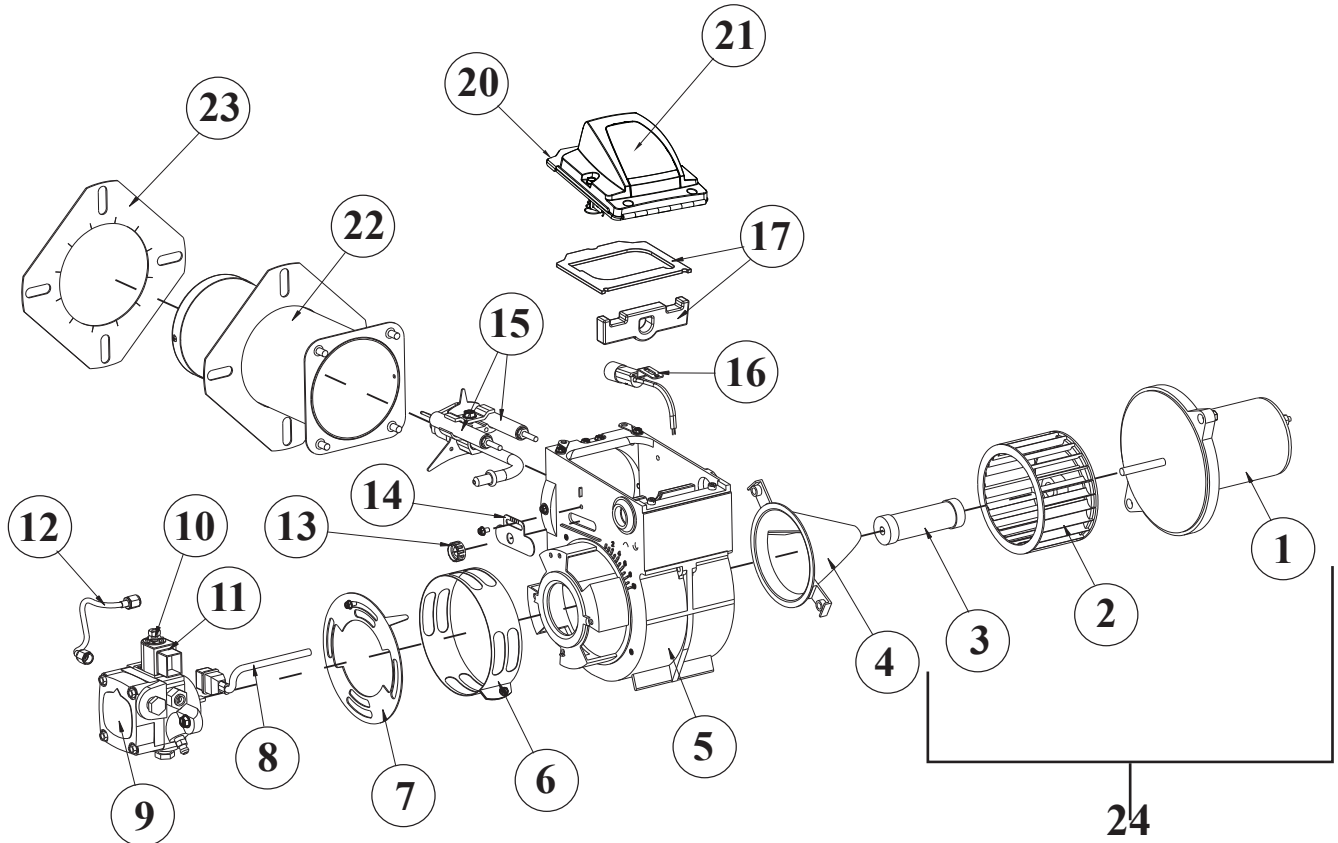

PARTS BREAKDOWN

HOT WATER PRESSURE WASHER

MODEL:HW3524HG12V

ADC BECKETT BURNER

REF #	DESCRIPTION	QTY	BE PART #
1	Blower Motor	1	59.110.004
2	Shaft Coupling	1	59.110.005
3	Fuel Pump	1	59.110.000
4,5,6	Fuel Solenoid	1	59.110.001
7	Electrode Assembly	1	59.110.002
8	Igniter	1	59.110.003
**	Complete Burner Assembly	1	59.110.016