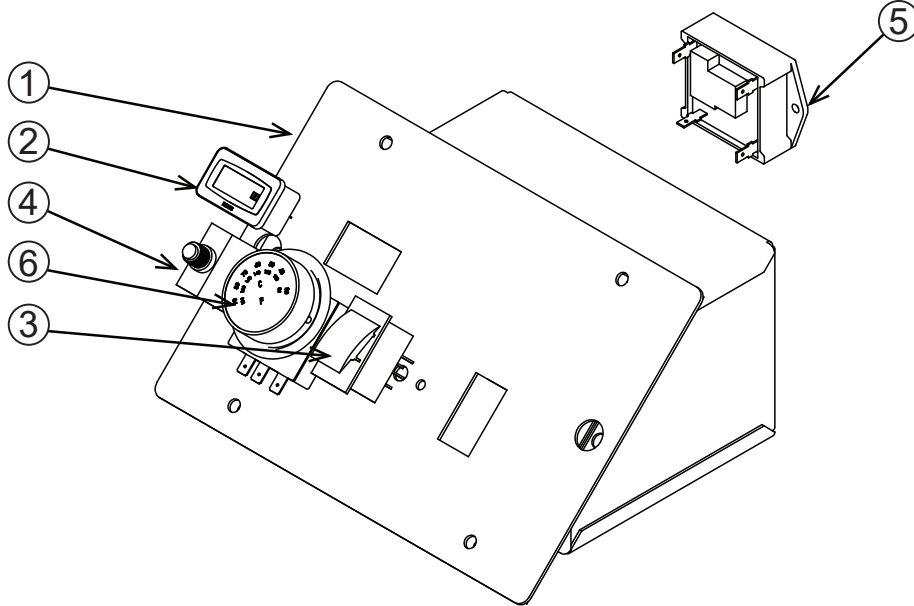

CONTROL PANEL BOX

REF #	DESCRIPTION	QTY	BE PART #
1	Control Box Frame	1	85.200.231
2	Hour Meter	1	59.000.206
3	Toggle ON/OFF Switch	1	59.000.103
4	Circuit Breaker, Push to Reset 25A	1	85.504.026
5	Low Voltage Relay	1	59.000.102
6	Thermostat	1	85.400.071