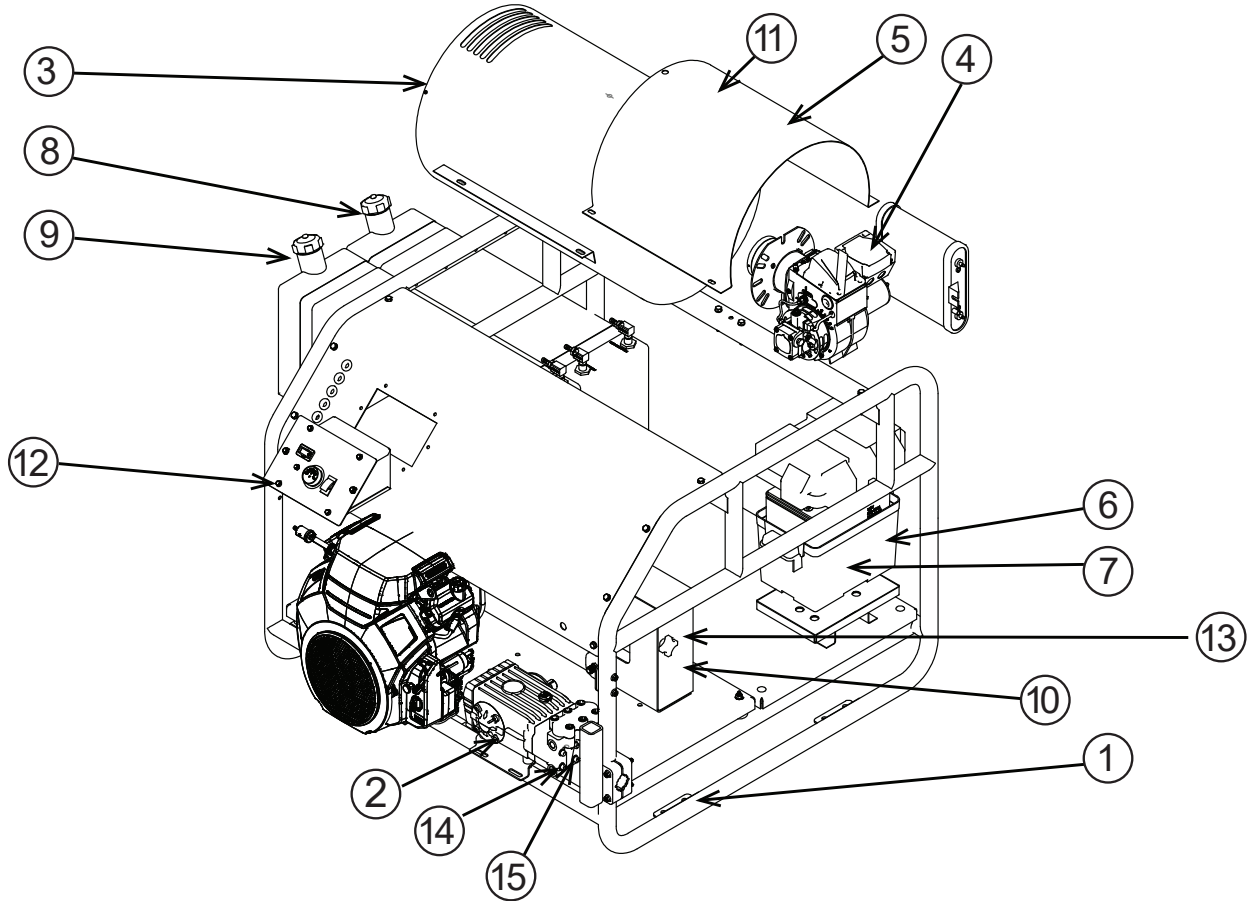

UNIT OVERVIEW

REF #	DESCRIPTION	QTY	BE PART #
1	Frame Assembly	1	85.600.240
2	Pump Assembly, General Pump TF2021	1	85.130.026B
3	Heater Coil, 8.0 GPM Flow Rate	1	59.000.200
4	Burner Assembly	1	59.110.016
5	Burner Hood	1	59.000.201
6	Battery Box	1	85.603.101
7	AGM Battery	1	85.603.100
8	14.4 Gallon Diesel Fuel Tank (Yellow)	1	85.601.040
9	14.4 Gallon Gasoline Fuel Tank	1	85.601.041
10	Belt Guard	1	85.602.223
11	Coil Insulation Blanket	1	59.000.008
12	Control Box	1	SEE PAGE 3
13	Belts 3VX450	4	47.002.045
14	Pump Unloader Assembly	1	AL607
15	Pump Pressure Switch	1	85.300.082

PARTS BREAKDOWN

HOT WATER PRESSURE WASHER

MODEL:HW3524HG12V

ACCESSORIES

REF #	DESCRIPTION	QTY	BE PART #
1	Gun Wand Assembly	1	85.205.066H
2	Pressure Hose, 50' x 3/8"	1	85.238.251
3	Nozzle Set, 5pce	1	85.210.085H

PARTS BREAKDOWN

HOT WATER PRESSURE WASHER

MODEL:HW3524HG12V

ADC BECKETT BURNER

REF #	DESCRIPTION	QTY	BE PART #
1	Blower Motor	1	59.110.004
2	Shaft Coupling	1	59.110.005
3	Fuel Pump	1	59.110.000
4,5,6	Fuel Solenoid	1	59.110.001
7	Electrode Assembly	1	59.110.002
8	Igniter	1	59.110.003
**	Complete Burner Assembly	1	59.110.016