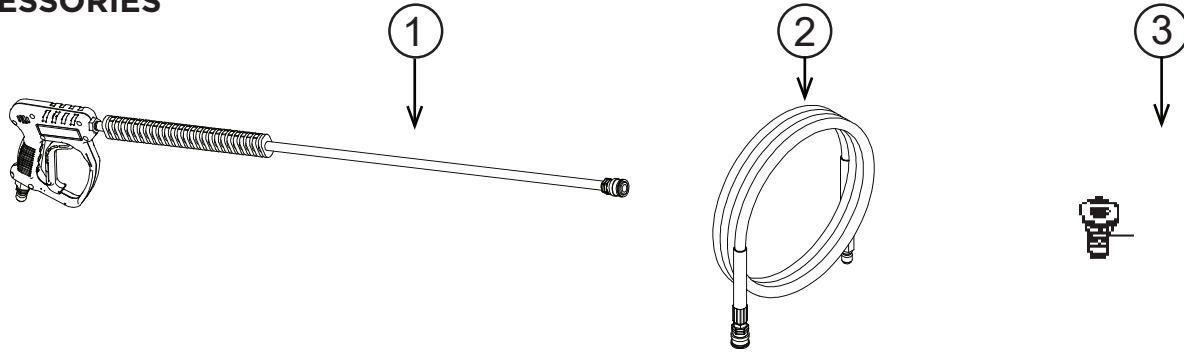

UNIT OVERVIEW

REF #	DESCRIPTION	QTY	BE PART #
1	Frame Assembly	1	85.600.240
2	Pump Assembly, General Pump TF2021	1	85.130.026B
3	Heater Coil, 8.0 GPM Flow Rate	1	59.000.200
4	Burner Assembly	1	59.110.016
5	Burner Hood	1	59.000.201
6	Battery Box	1	85.603.101
7	AGM Battery	1	85.603.100
8	14.4 Gallon Diesel Fuel Tank (Yellow)	1	85.601.040
9	14.4 Gallon Gasoline Fuel Tank	1	85.601.041
10	Belt Guard	1	85.602.223
11	Coil Insulation Blanket	1	59.000.008
12	Control Box	1	SEE PAGE 3
13	Belts 3VX450	4	47.002.045
14	Pump Unloader Assembly	1	AL607
15	Pump Pressure Switch	1	85.300.082

PARTS BREAKDOWN

HOT WATER PRESSURE WASHER

MODEL:HW3524HG12V

ACCESSORIES

REF #	DESCRIPTION	QTY	BE PART #
1	Gun Wand Assembly	1	85.205.066H
2	Pressure Hose, 50' x 3/8"	1	85.238.251
3	Nozzle Set, 5pce	1	85.210.085H

PARTS BREAKDOWN

HOT WATER PRESSURE WASHER

MODEL:HW3524HG12V

ADC BECKETT BURNER

REF #	DESCRIPTION	QTY	BE PART #
1	Blower Motor	1	59.110.004
2	Shaft Coupling	1	59.110.005
3	Fuel Pump	1	59.110.000
4,5,6	Fuel Solenoid	1	59.110.001
7	Electrode Assembly	1	59.110.002
8	Igniter	1	59.110.003
**	Complete Burner Assembly	1	59.110.016